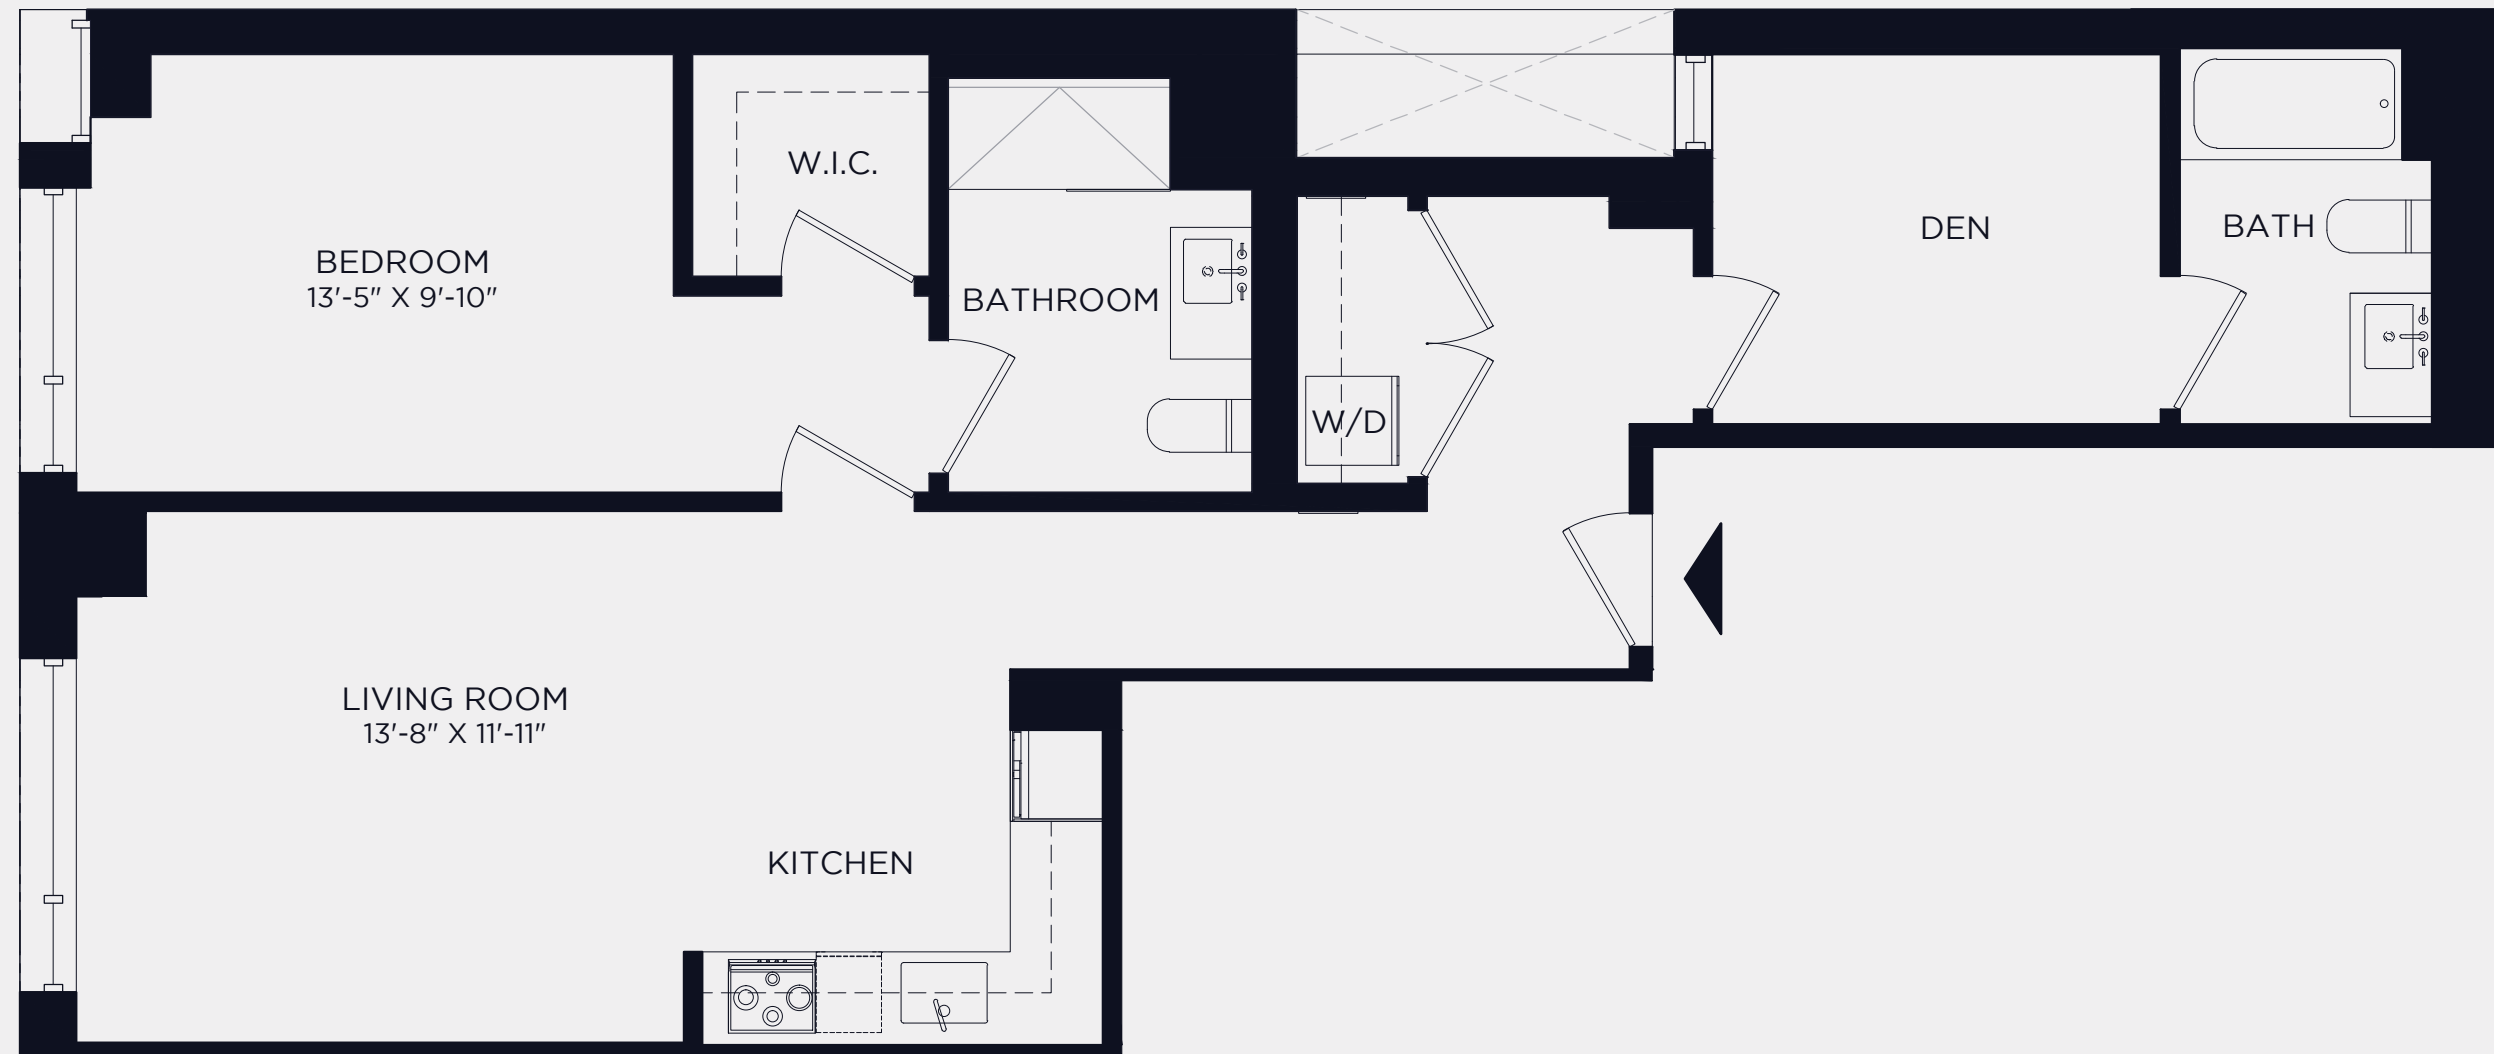

GALLERIA  
ON PROVOST

**SERHANT.**  
NEW DEVELOPMENT

“ART OF LIVING”

**UNIT 2A**

1 BEDROOM  
2 BATH  
913 SQ FT 85 SM